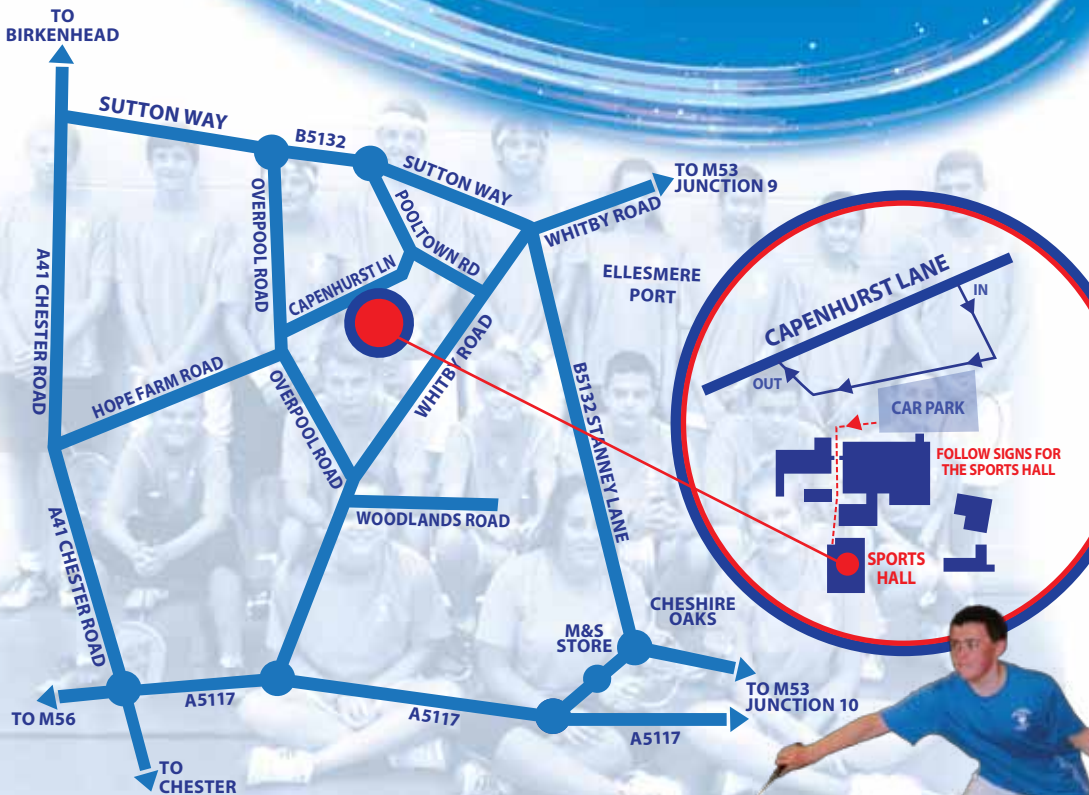

Come and join us
every Wednesday 7-9pm
at **Ellesmere Port Catholic High School**
Capenhurst Lane
Ellesmere Port CH65 7AQ

All standards of play welcome!
Age range: 11-18

The Club has many qualified CRB checked instructors
We operate the following policies:
Ethnic Minority | Child Protection | Equal Opportunities

www.badmintonclub-millbrook.org

come down to
**MILLBROOK EPYC
JUNIOR CLUB**

if you fancy a
game of Badminton!

**Every Wednesday
7-9pm**

at **Ellesmere Port Catholic High School**
Capenhurst Lane
Ellesmere Port CH65 7AQ